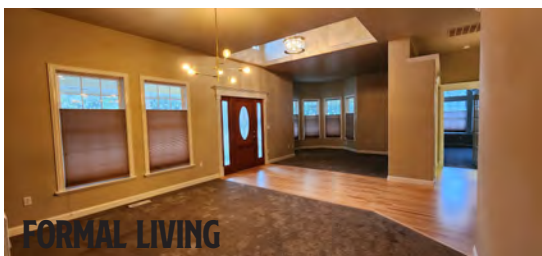

FOR LEASE

5002 N BROOKMEADOW DRIVE, BOISE

HIGHLIGHTS:

2,288 SQ. FEET SINGLE LEVEL

4 BEDROOMS 2 FULL BATHS

LARGE 3 CAR GARAGE

WELCOME HOME! THIS AMAZING HOME FEATURES 4 BEDROOMS, 2 FULL BATHS, OVERSIZED 3 CAR GARAGE, FORMAL DINING ROOM AND FORMAL LIVING ROOM, PLUS A GREAT ROOM! NEWER CARPET AND FRESH INTERIOR PAINT. LARGE KITCHEN WITH GRANITE TILE TOPS AND WALK IN PANTRY. HUGE GARAGE HAS EXTRA STORAGE CABINETS AND WORKBENCH SPACE. VERY NICE WRAP AROUND FRONT PORCH TO ENJOY BEING OUTSIDE!